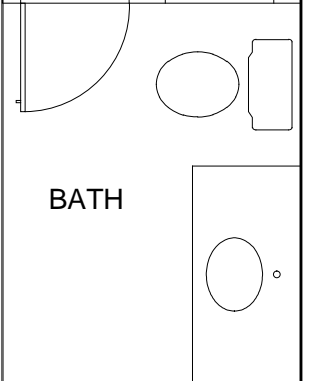

KITCHEN / DINING  
15'0" X 9'4"

UNIT A  
766 SF

LIVING  
11'0" X 9'6"

PANTRY

BATH

BEDROOM  
21'0" X 10'6"

CLOSET

LAUNDRY