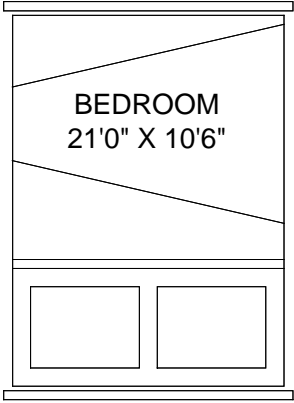

KITCHEN / DINING  
15'0" X 9'4"

UNIT A  
766 SF

LIVING  
11'0" X 9'6"

PANTRY

BATH

BEDROOM  
21'0" X 10'6"

CLOSET

LAUNDRY